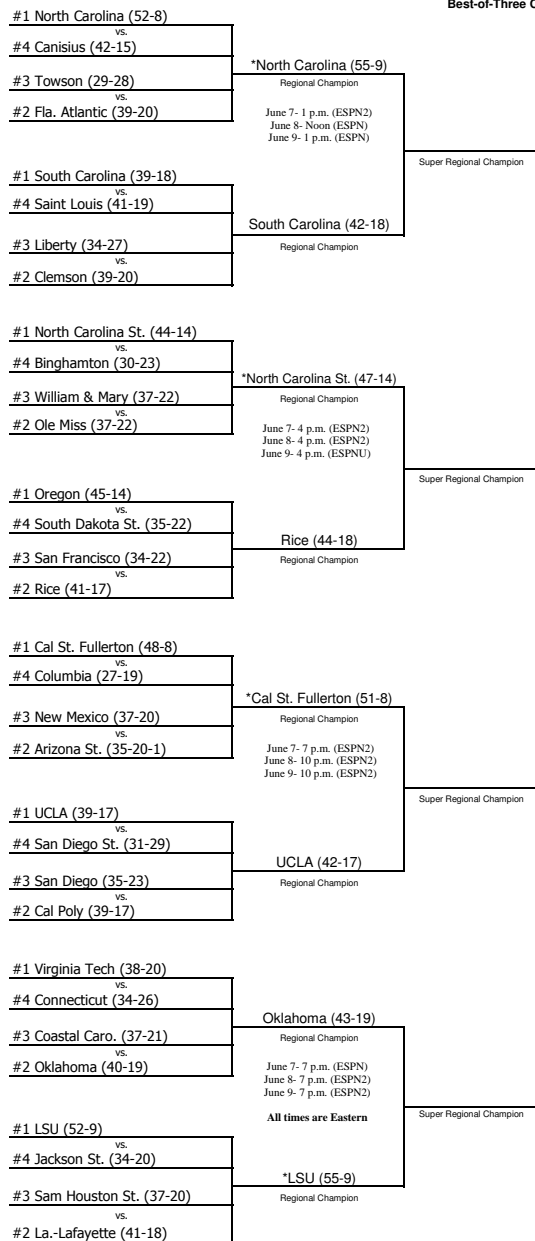

2013 NCAA Division I Baseball Championship

Regionals
May 31-June 3
*Campus or Neutral Sites
Double Elimination
First-Round Pairings

Men's College World Series (CWS)
June 15-25/26
Omaha, Nebraska
Double Elimination
First-Round Pairings
Best-of-Three CWS Finals

Men's College World Series (CWS)
June 15-25/26
Omaha, Nebraska
Double Elimination
First-Round Pairings
Best-of-Three CWS Finals

Super Regionals
June 7-9 or June 8-10
*Campus or Neutral Sites
Best-of-Three Games

Regionals
May 31-June 3
*Campus or Neutral Sites
Double Elimination
First-Round Pairings

National Top Eight Seeds

1. North Carolina (52-8)
2. Vanderbilt (51-9)
3. Oregon St. (45-10)
4. LSU (52-9)
5. Cal St. Fullerton (48-8)
6. Virginia (47-10)
7. Florida St. (44-15)
8. Oregon (45-14)